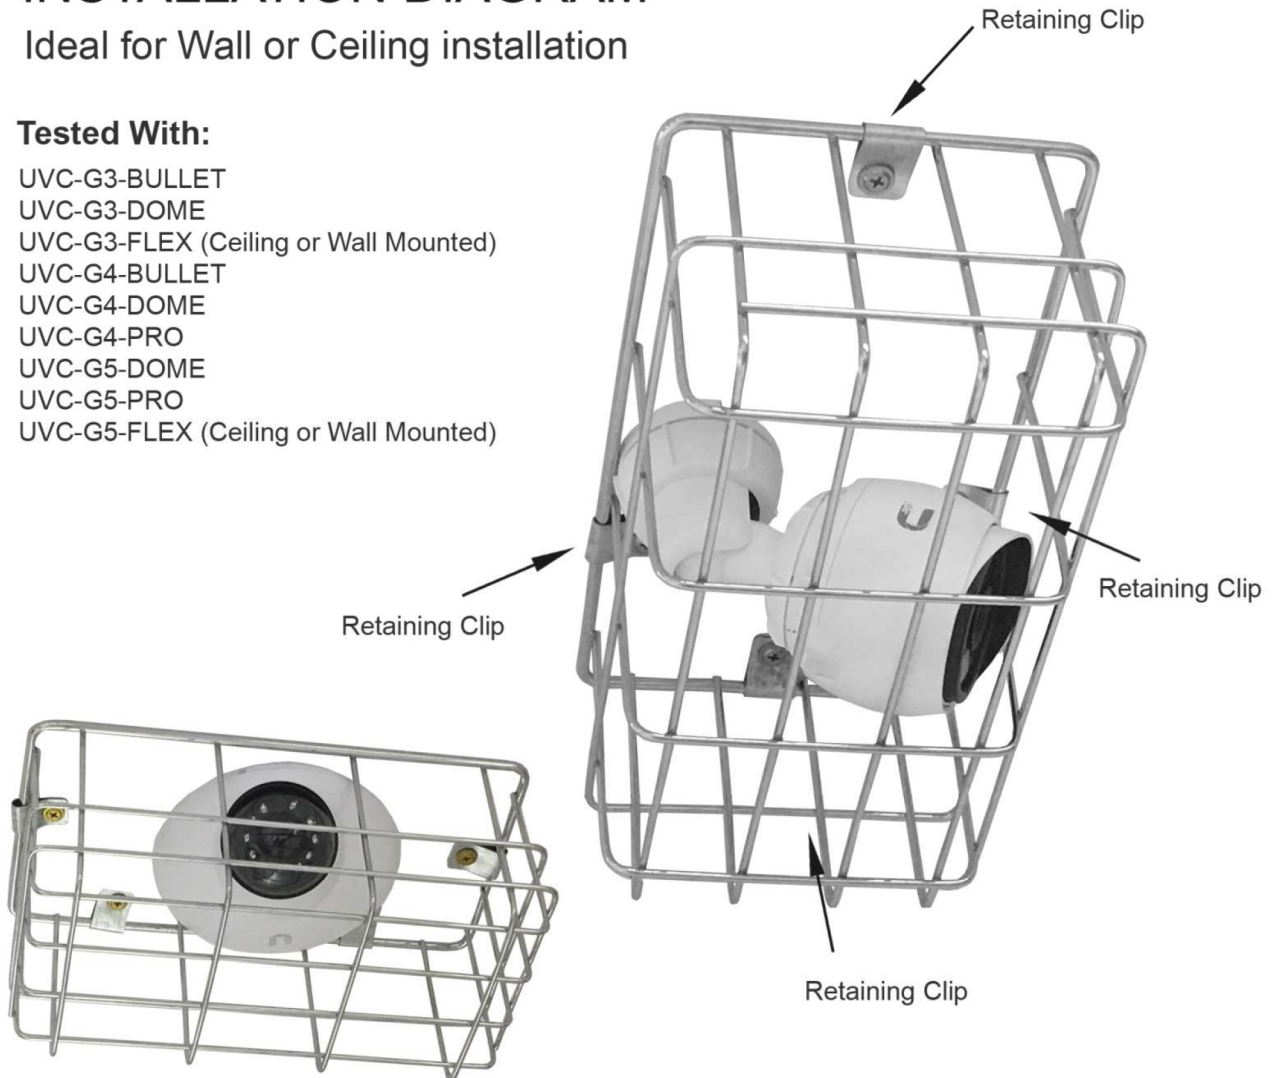

VCAGE-CCTV-HD

INSTALLATION DIAGRAM

Ideal for Wall or Ceiling installation

Tested With:

UVC-G3-BULLET
UVC-G3-DOME
UVC-G3-FLEX (Ceiling or Wall Mounted)
UVC-G4-BULLET
UVC-G4-DOME
UVC-G4-PRO
UVC-G5-DOME
UVC-G5-PRO
UVC-G5-FLEX (Ceiling or Wall Mounted)

NOTE: Retaining Screws are inside the cage to restrict easy access and for more appealing installation.

CONTENTS:

1 x VCAGE-CCTV-HD
4 x Metal Retainer Clips
4 x Screws
4 x Wall Plugs Nylon

SKU: VCAGE-CCTV-HD

Outer Cage Dimensions:

265mm Long x 140mm Wide x 110mm H

Inner Cage Dimensions:

250mm Long x 130mm Wide x 100mm H

Weight: 380grams